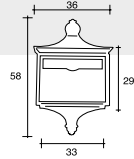

MEDIDA
MEASURE
MEASURE